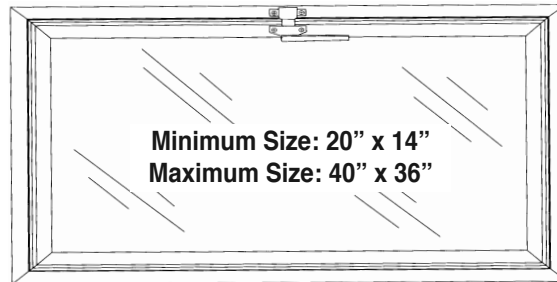

"FUSION WELDED FRAME AND SASH"

WITH DOUBLE STRENGTH GLASS AND FREE SOLARBAN 70 LOW-E AND ARGON

FEATURES:

- 3-1/4" jamb without nail fin
- 3/8" trimmable leg flanges
- Sash tilts inward for ventilation and cleaning

0 - 48 U.I. $192.65
49 - 76 U.I. $209.17

As Advertised
on
**KMOX
RADIO**