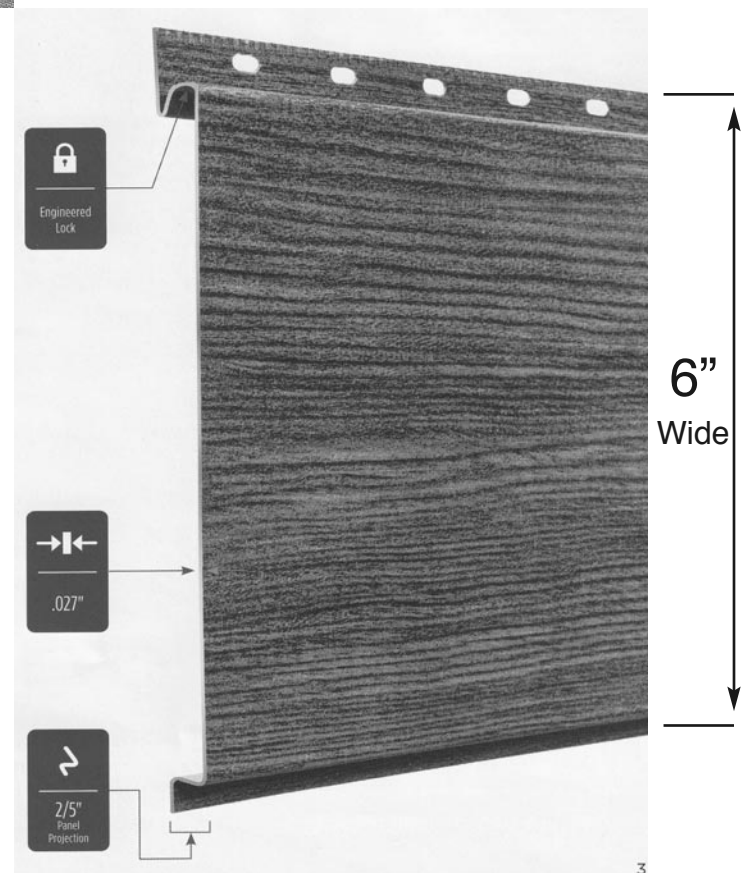

AVAILABLE COLORS:

Gothic Gray, Rockwood,
Harvest Cedar, Soho Grey,
Commercial Brown, Black,
Carbon Black, Rustic Granite,
Brushed Pewter, Charcoal Ash,
Grafton Grey, Silver Bullet,
Wolf White