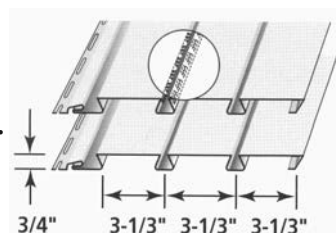

BLACK IS IN STOCK

NOTE! ALL 12' LONG

**“OVER 1,000 ROLLS OF”
 24” TRIM COIL IN STOCK
 BEST SELECTION IN TOWN**

CertainTeed Triple 3-1/3" Invisivent

- ◆ InvisiVent® and solid styles.
- ◆ The only vinyl soffit to provide more than 10 inches of net-free intake area.
- ◆ Concealed intake vents provide a smooth appearance.
- ◆ Matte finish looks like freshly painted wood.
- ◆ Deep 3/4" panel projection creates sharp definition.
- ◆ 6 low-gloss colors in stock.
- ◆ Heavy-duty .044" thickness for rigidity.