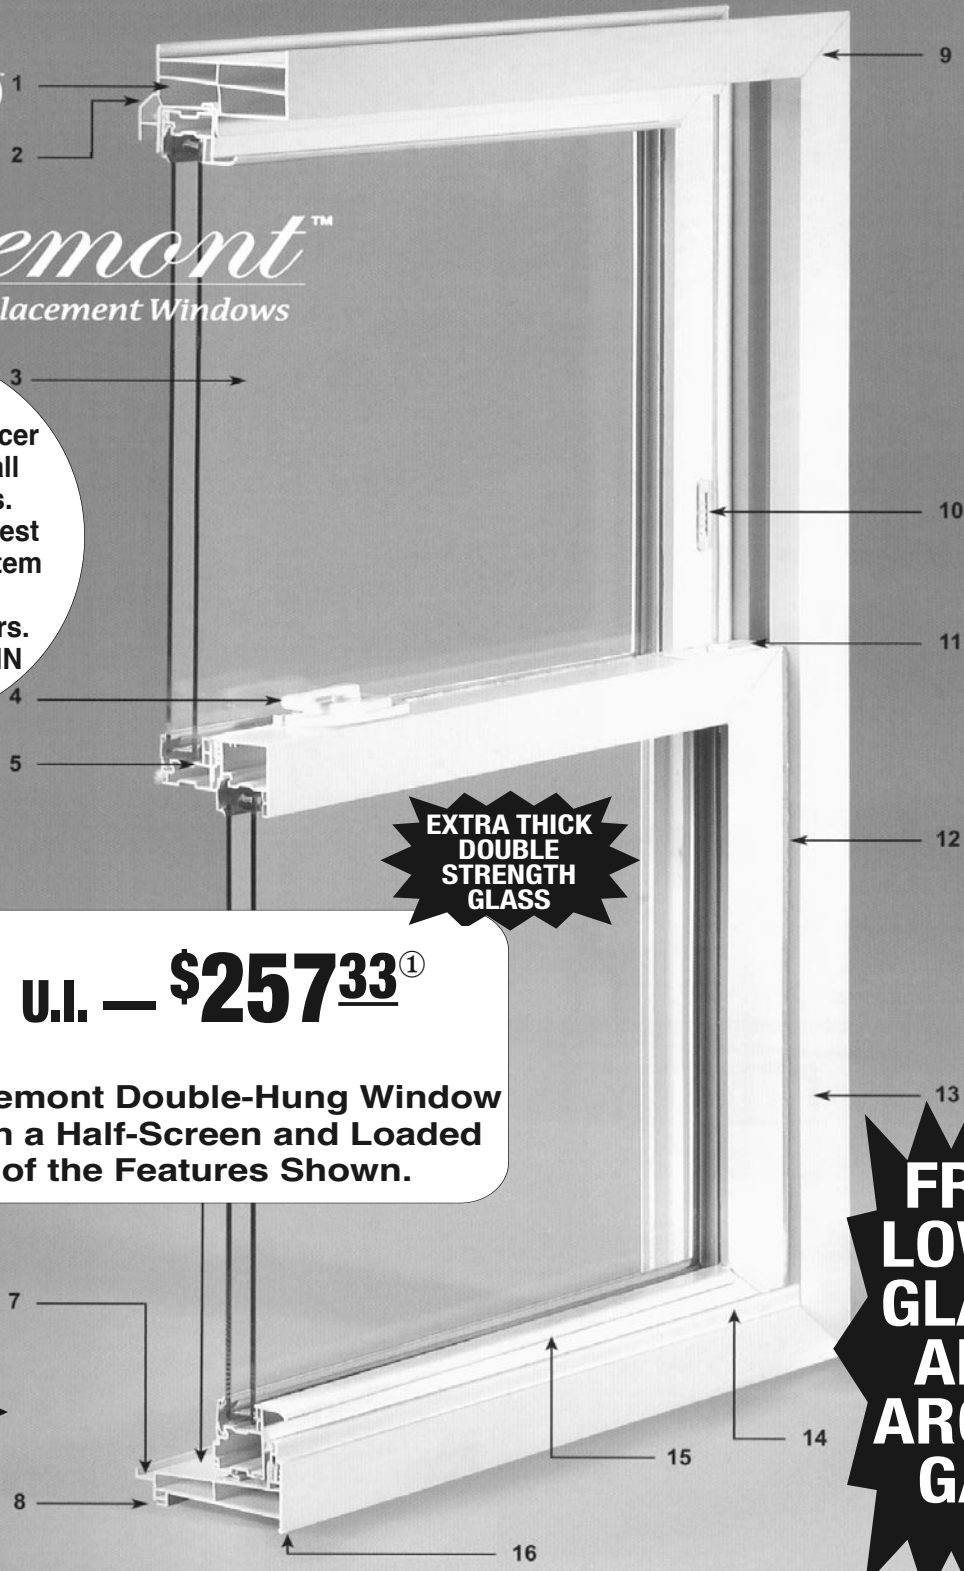

Edgemont™
Replacement Windows

“DURALITE”
Energy Saving Spacer
is Now Stock on all
Viwinco Products.
Duralite is the Highest
Energy Saving System
Available on all
Windows and Doors.
“DON'T BE LEFT IN
THE COLD”

**EXTRA THICK
DOUBLE
STRENGTH
GLASS**

0 - 101 U.I. — \$257³³^①

① For an Edgemont Double-Hung Window
in white with a Half-Screen and Loaded
with All of the Features Shown.

**LIFETIME
LIMITED
WARRANTY**

**FREE
LOW-E
GLASS
AND
ARGON
GAS**