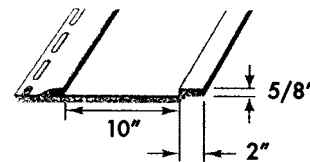

**CedarBoards™
Board & Batten
Insulated Siding**

**Single 12” Vertical Board & Batten
Rough Cedar Finish
10’ Lengths,
1 Square (10 panels) per Carton**

**WHITE
IS NOW
IN STOCK**

Colonial White
Savannah Wicker
Sterling Gray
Natural Clay