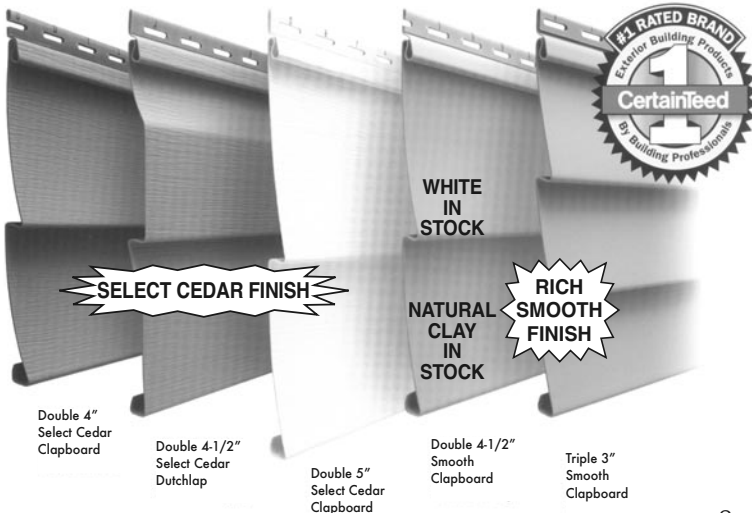

**DOUBLE 4-1/2"
WOODGRAIN
SELECT CEDAR
DUTCHLAP**

White . $116.00 sq.
Colors . .116.00 sq.
Dark
Colors . .116.00 sq.
Deluxe
Colors . .134.00 sq.

**DOUBLE 4-1/2"
SMOOTH
CLAPBOARD**

White $142.00 sq.
Colors 142.00 sq.
Dark
Colors 142.00 sq.

Stock Colors:
Colonial White,
Natural Clay