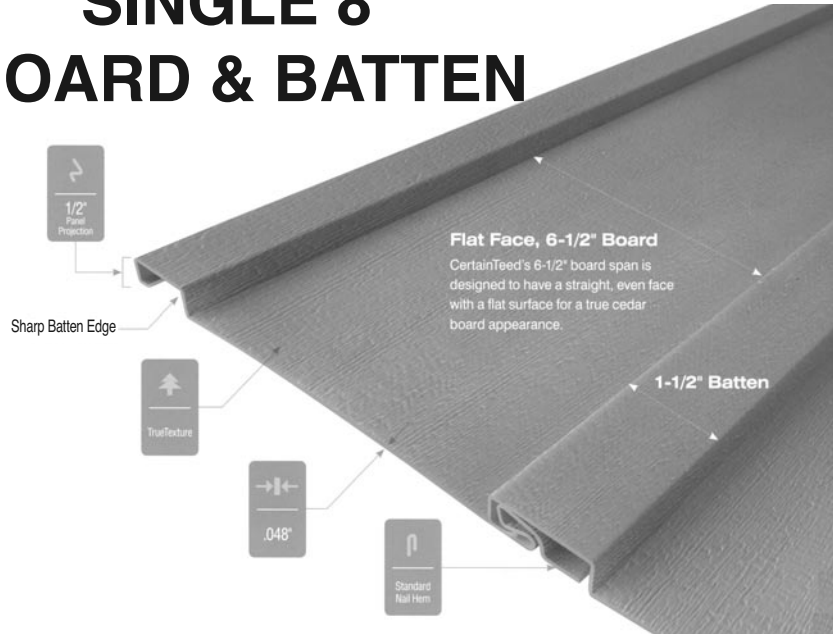

VISIT OUR WEBSITE AT WSDEPOT.COM

**SINGLE 8”
BOARD & BATTEN**

Board & Batten

8” Exposure x 10’ Long

WHITE

COLORS **\$157.00**

DARK COLORS

*“The Perfect Accent”
For Gables And Dormers*