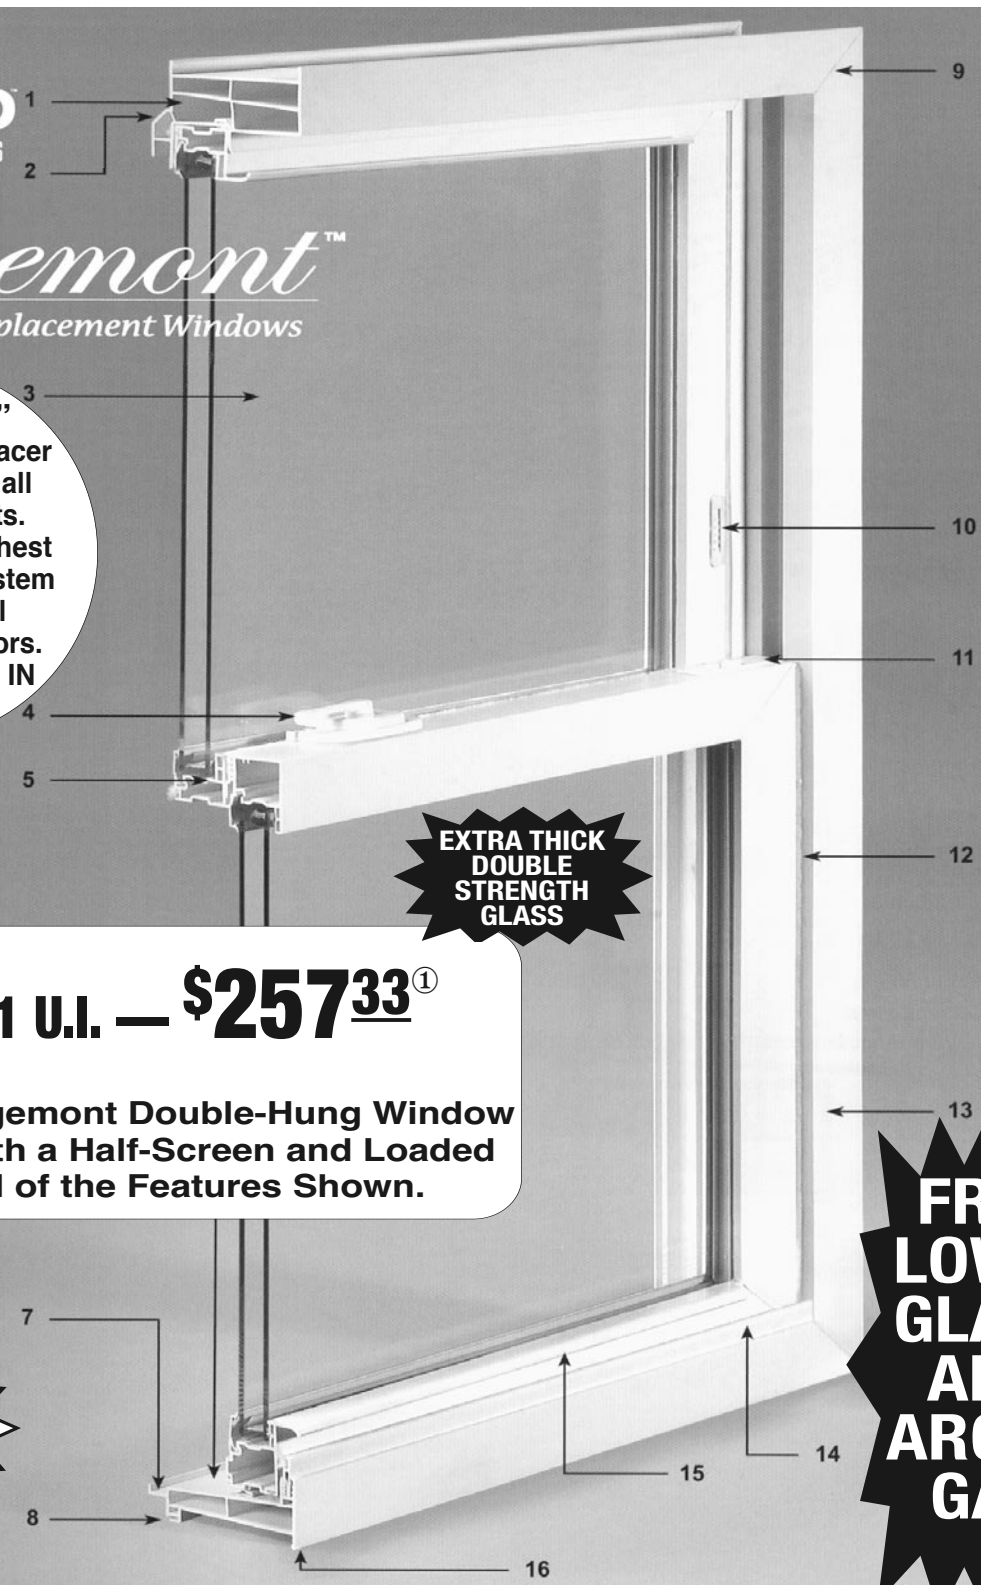

Edgemont™
Replacement Windows

“DURALITE”
Energy Saving Spacer
is Now Stock on all
Viwinco Products.
Duralite is the Highest
Energy Saving System
Available on all
Windows and Doors.
“DON'T BE LEFT IN
THE COLD”

**EXTRA THICK
DOUBLE
STRENGTH
GLASS**

0 - 101 U.I. — \$257³³①

① For an Edgemont Double-Hung Window
in white with a Half-Screen and Loaded
with All of the Features Shown.

**LIFETIME
LIMITED
WARRANTY**

**FREE
LOW-E
GLASS
AND
ARGON
GAS**