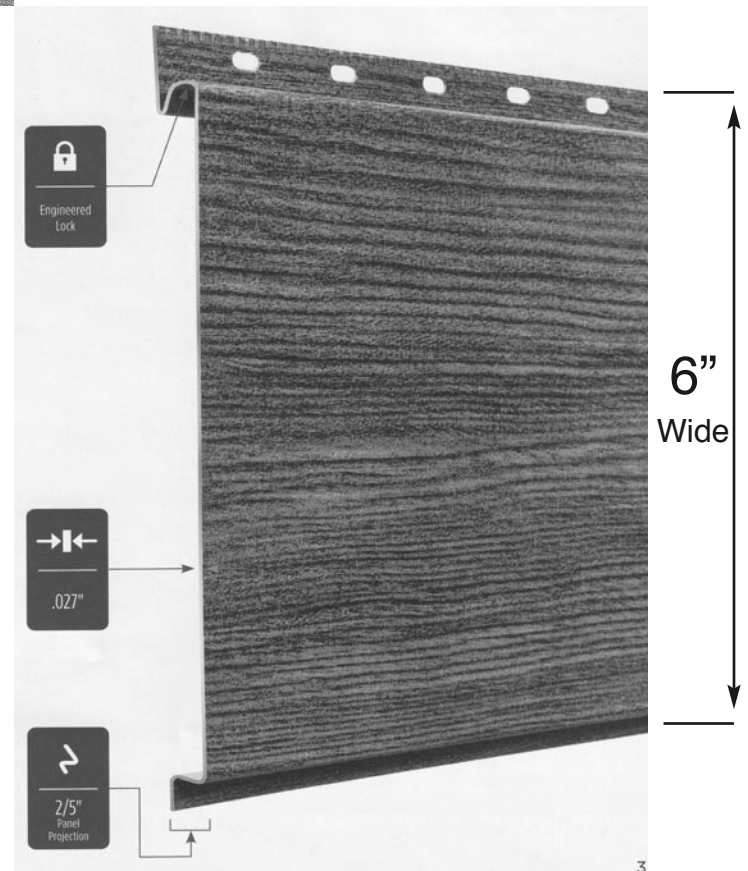

AVAILABLE COLORS:

Gothic Gray, Rockwood,
Harvest Cedar, Soho Grey,
Commercial Brown, Black,
Carbon Black, Rustic Granite,
Brushed Pewter, Charcoal Ash,
Grafton Grey, Silver Bullet,
Wolf White