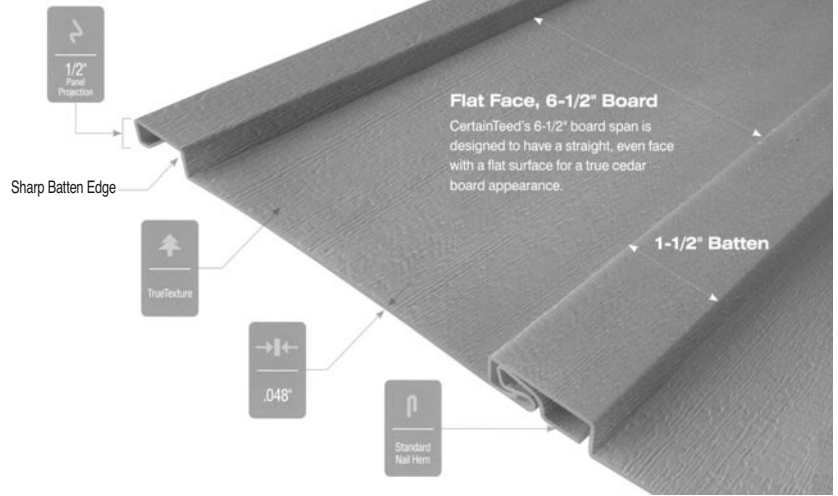

VISIT OUR WEBSITE AT WSDEPOT.COM

**SINGLE 8”
BOARD & BATTEN**

Board & Batten

8” Exposure x 10’ Long

WHITE

COLORS **\$157.00**

DARK COLORS

*“The Perfect Accent”
For Gables And Dormers*