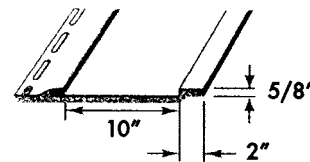

**Single 12” Vertical Board & Batten
Rough Cedar Finish
10’ Lengths,
1 Square (10 panels) per Carton**

**WHITE
IS NOW
IN STOCK**

- Colonial White
- Savannah Wicker
- Sterling Gray
- Natural Clay

- Granite Gray
- Snow
- Herringbone
- \$299.00 Sq.**