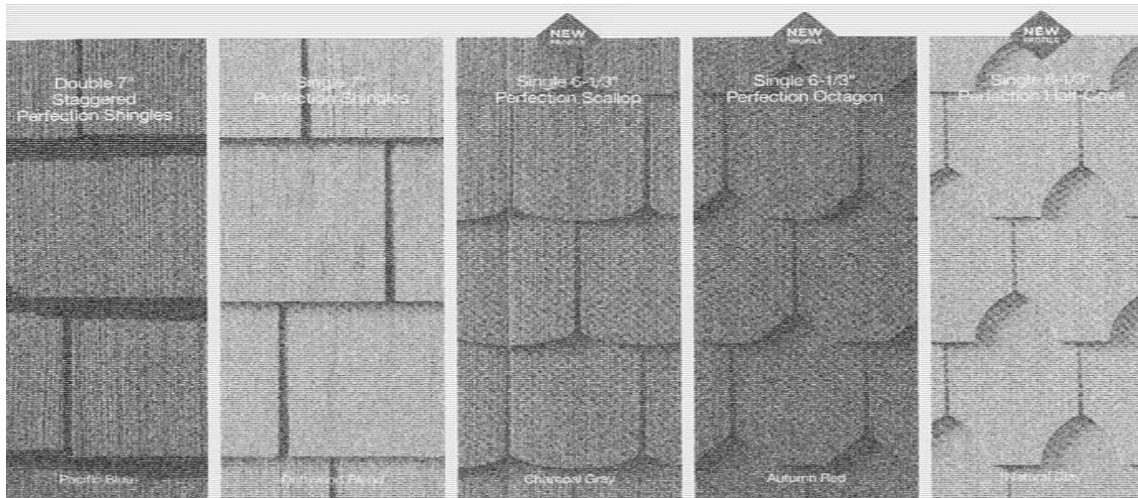

CertainTeed

**WHOLESALE
SIDING
DEPOT**

Cedar Impressions®
CertainTeed
Quality made certain. Satisfaction guaranteed.

**Has The "BEST SELECTION"
And New LOW PRICES**

**NEW SHAPES
NEW COLORS
NEW PRICING**