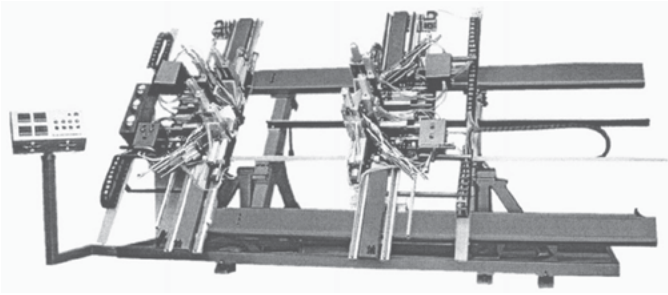

One Frame Technology[®]

Featuring  Windows

Viwinco utilizes Four-Point Fusion Welding exclusively on every window sash and frame that they manufacture in their state-of-the-art fabrication plant. This process creates a strong and durable one-piece sash and frame which eliminates warping or bowing in all windows. All window corners are precision heat welded at 490° for ultimate strength, which wood, fiberglass and composite windows can not duplicate.

All wood, fiberglass and composite windows have an Achilles Heel—the corners on all of their frames and sash are cut pieces that are fastened, screwed, caulked and sealed, which can deteriorate over time, causing water penetration, moisture problems or costly repairs.