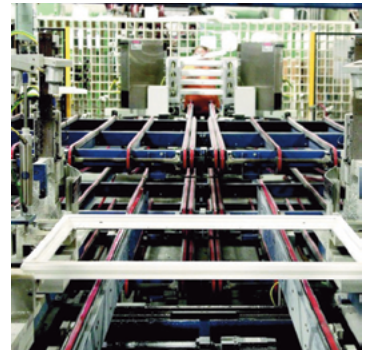

Viwinco windows with their “One Frame Technology™” will not split, rot, expand, contract or gap open. This allows Viwinco windows to achieve excellent structural ratings, including low air-infiltration, and eliminates water penetration.

One Frame Technology®

Windows Have A Superior Warranty

Window	Typical Wood Window	Viwinco
Frame and Sash	10-Year Limited	LIFETIME
Insulated Glass	20-Year Limited	LIFETIME
Hardware	10-Year Limited	LIFETIME
Glass Breakage	N/A	LIFETIME on Cambridge
Labor	N/A	1-YEAR FULL COVERAGE