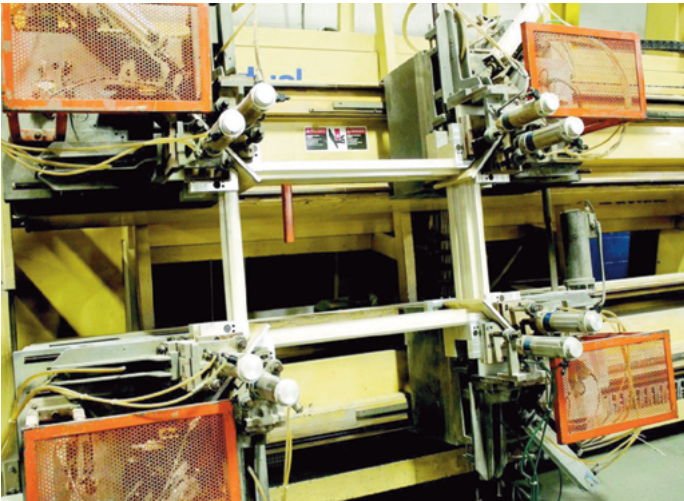

One Frame Technology[®]

Featuring  Windows

Viwinco utilizes Four-Point Fusion Welding exclusively on every window sash and frame that they manufacture in their state-of-the-art fabrication plant. This process creates a strong and durable one-piece sash and frame which eliminates warping or bowing in all windows. All window corners are precision heat welded at 490° for ultimate strength, which wood, fiberglass and composite windows can not duplicate.