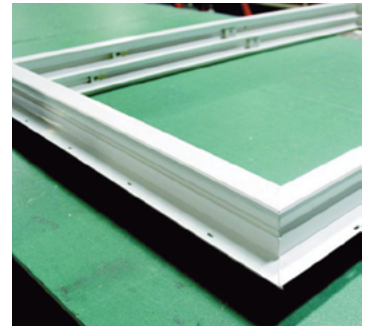

One Frame Technology[®]

Featuring  Windows

Viwinco utilizes Four-Point Fusion Welding exclusively on every window sash and frame that they manufacture in their state-of-the-art fabrication plant. This process creates a strong and durable one-piece sash and frame which eliminates warping or bowing in all windows. All window corners are precision heat welded at 490° for ultimate strength, which wood, fiberglass and composite windows can not duplicate.

Typical wood, fiberglass and composite window corner

Fastened, screwed, caulked and sealed at every corner

Viwinco windows with their “One Frame Technology™” will not split, rot, expand, contract or gap open. This allows Viwinco windows to achieve excellent structural ratings, including low air-infiltration, and eliminates water penetration.